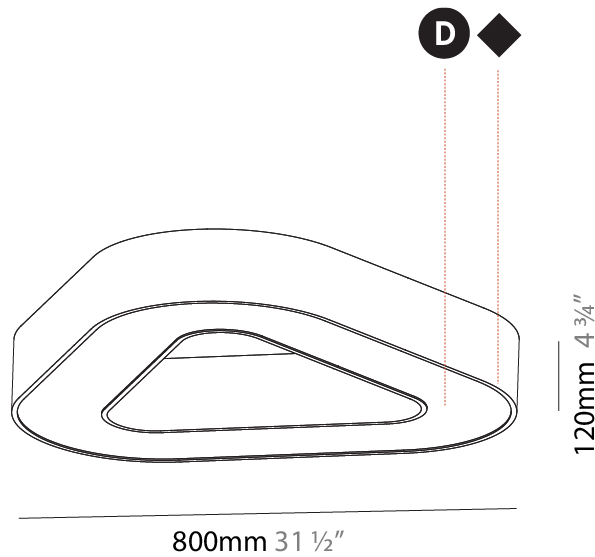

GENERAL

Series: Glorious
Subseries: Glorious Victory
Brand: Prolicht
Division: Architectural
Mounting Type: Surface
Mounting Location: Ceiling
Subcategory: Ambient

PHYSICAL

Shape: Abstract
Length (mm): 800
Length (in): 31 ½
Width (mm): 800
Width (in): 31 ½
Height (mm): 120
Height (in): 4 ¾
Light Distribution: Direct
Weight (kg): 7.67
Weight (lbs): 16.91
Diffuser: PMMA - Opal or Micro-Prism
Fixture Finish: SSR / BKV / CWI / CRY / HAB / LAG / UFT / ITA / RUA / RUR / MIC / FTG / MYG / TWT / LOD / PUS / FRO / FUP / KIA / POP / BLS / SPG / MEY / GOH / GUM / CHC / COM / ABZ / JAG / OBR / MOS / ROR
Fixture Material: Aluminum

ELECTRICAL

Lamp Type: LED (Zhaga Standard)
Input Wattage (W): 30
Total Output Wattage (W): 24 / 19.2 (3500K)
Dimming: Non-Dimming / Phase Dimming (120Vac only) / 0-10V Dimming
Driver Included: Yes
Driver Location: Integrated
Driver Type: Constant Current - 120 / 277Vac
Driver Class: Class 2
Input Voltage (V): 120 - 277
Constant Current (MA): 350 / 600 (3500K)

LED

Color Temperature (°K): 3000 / 3500 / 4000
Max. Delivered Lumen (lm): 2770 / 2862 / 2920
CRI: >80 CRI
Efficiency (%): 65
Lamp Life (hrs): 50000

OPTICAL

RATINGS AND CERTIFICATIONS

Certified By: Certified for North American Standards
IP rating: IP20